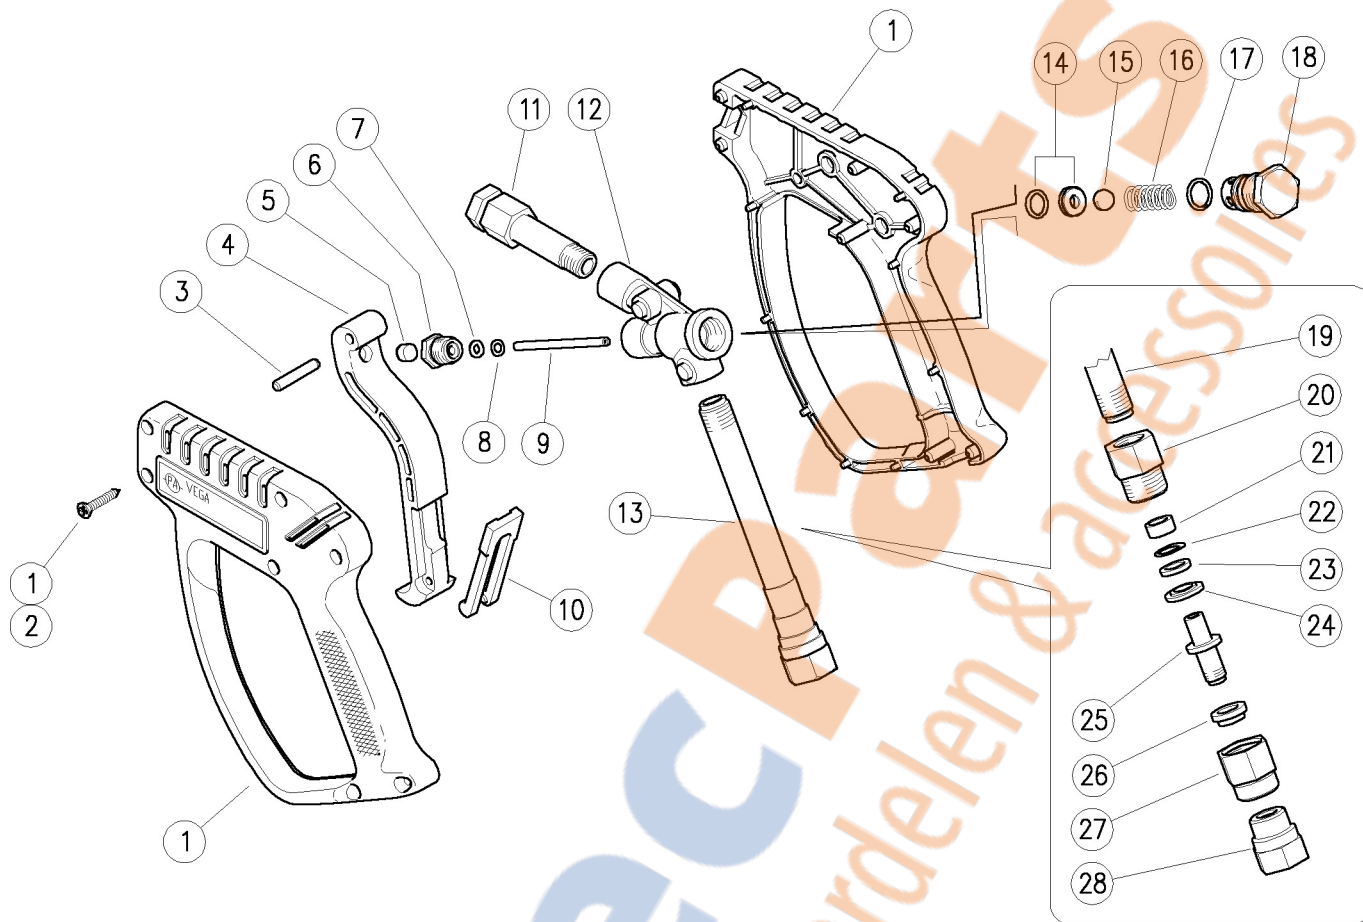

30.2000.00 Vega spr.gun 3/8F-1/4F Bsp  
 30.2000.50 Vega spr.gun 3/8F-1/4F Npt  
 30.2000.80 Vega spr.gun 3/8M-1/4F Bsp  
 30.2030.00 Vega spr.gun+sw.8 3/8F-1/4F Bsp

30.2030.12 Vega spr.gun+sw.8 3/8Fst.p-1/4F  
 30.2030.80 Vega spr.gun+sw.8 3/8M-1/4F Bsp  
 30.2030.85 Vega spr.gun+sw.8 sst.p. 3/8M-1/4F  
 30.2035.00 Vega+sw8 spr.gun 3/8F-1/4F

Pos.	P/N	Description	Q.ty	K1	K2	K3	K4
1	30.2026.24	Casing-kit -VEGA +screws	1				1
2	16.3077.00RS	tapping screw, DIN7981 3,5x18 mm	7				10
3	30.2517.31R	Parallel pin, 5x27,5 mm brass	1				10
4	30.2506.84R	Trigger -RL31, PA black	1				10
5	30.0675.84R	Stop pin, 8x7,1mm PA	1				10
6	30.4115.31R	Front Plug, M10x1 brass	1				10
7	10.4018.00R	Back-up ring, 3,2x7,5x1,2 mm	1	•	•		10
8	10.3165.00R	O-ring, 2,62x2,84 mm Vi 70	1	•	•		10
9	30.2007.51R	Piston, 3 mm Sst.	1	•	•		10
10	30.1510.84R	Safety latch, PA red	1				10
10	30.1514.84R	Safety latch, PA yellow (1,2,3)	1				10
11	30.2006.35R	Front tube, 1/4F Bsp 72 mm brass	1				5
11	30.2008.35R	Front tube, 1/4F Npt 72 mm brass (4)	1				10
12	30.2005.35R	Housing -VEGA, brass	1				3
13	30.2533.35	Back tube, 3/8F Bsp brass	1				5
13	30.2534.35	Back tube, 3/8F Npt brass (4)	1				5
13	30.1011.36R	Tube, M15 127 mm brass (5)	1				5
13	30.2524.31R	Coupl., 3/8M Bsp brass (5)	1				5